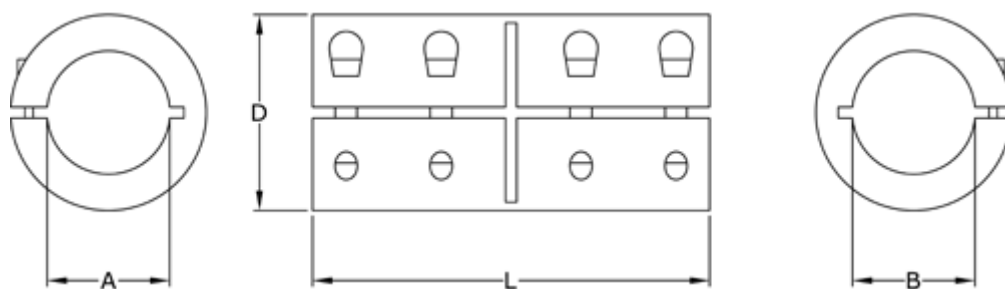

Data Sheet

Article number: 3323046502006

Description: Rigid coupling size 6 bore 6/6 mm
One piece clamp, stainless

Measures

A = 6
B = 6
D = 18
L = 30
Screw = M3x8